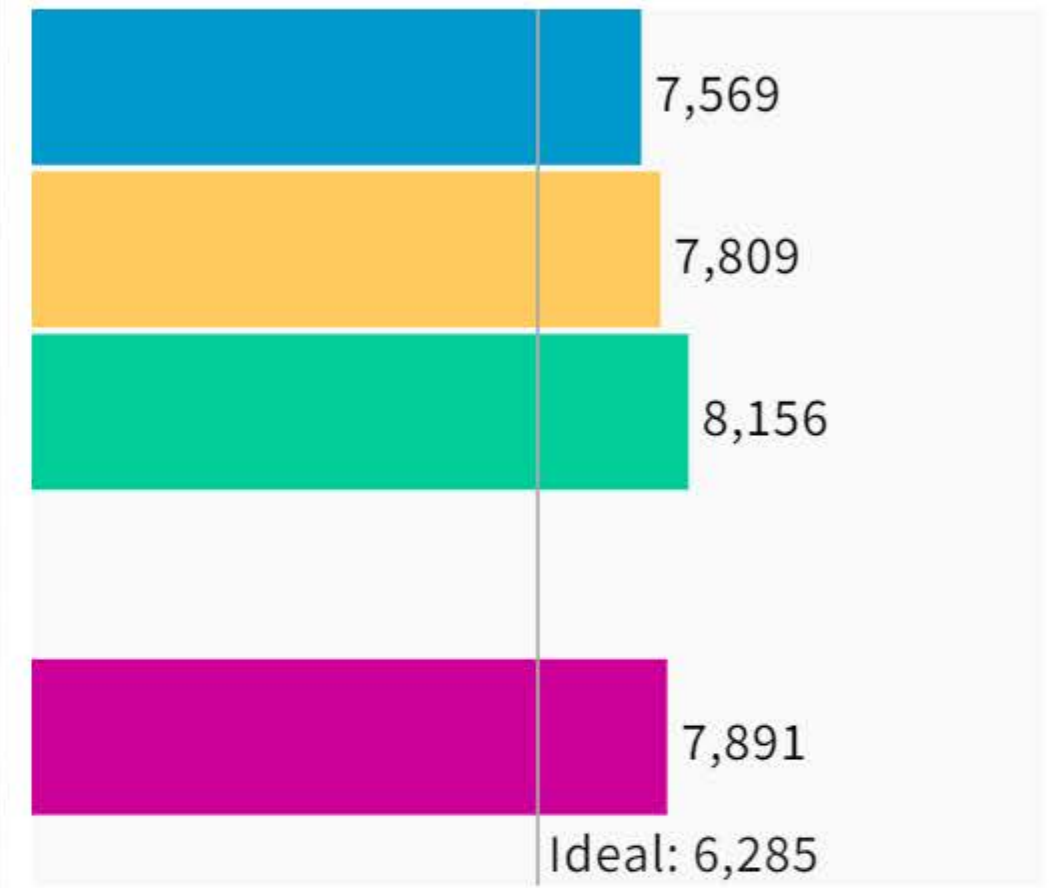

Population Balance

Uses adjusted 2020 Decennial Census population with processing by National Demographics Corporation on 2020 Blocks.

UNASSIGNED POPULATION: 0

MAX. POPULATION DEVIATION: 29.77%

Highlight unassigned units