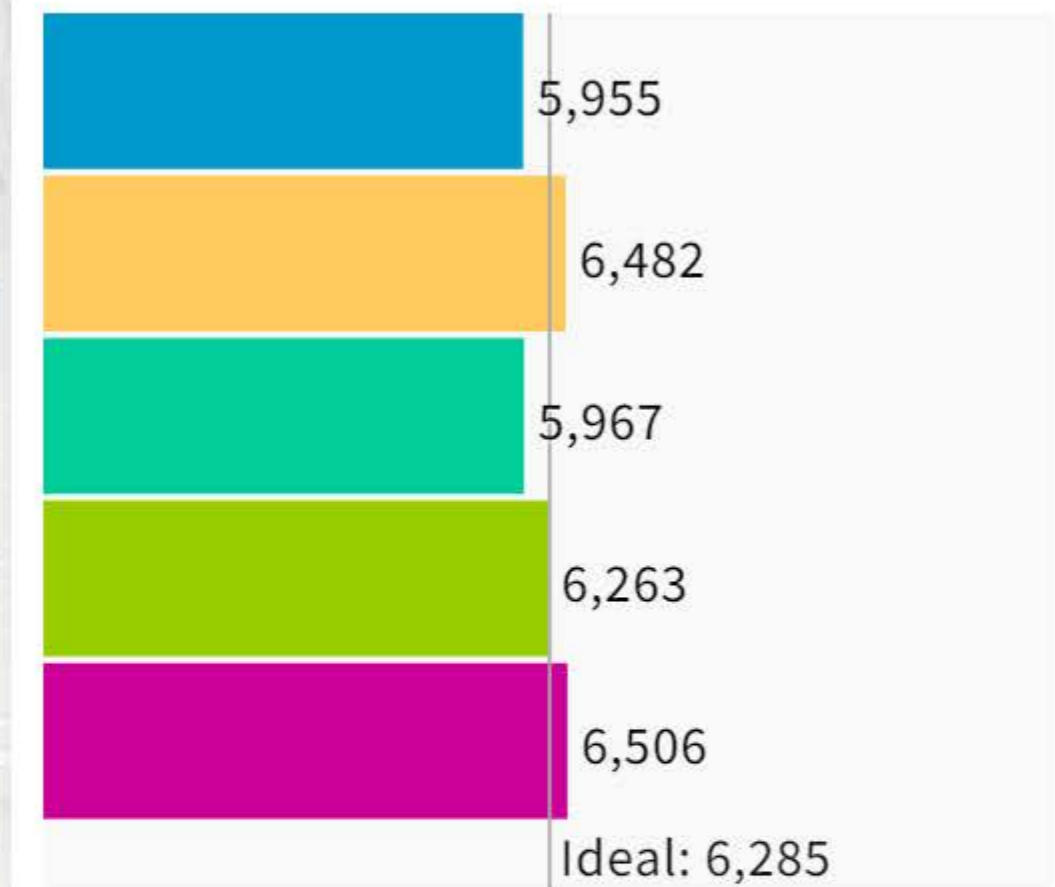

Population Balance

Uses adjusted 2020 Decennial Census population with processing by National Demographics Corporation on 2020 Blocks.

UNASSIGNED POPULATION: 252  
 MAX. POPULATION DEVIATION: 5.25%

Highlight unassigned units