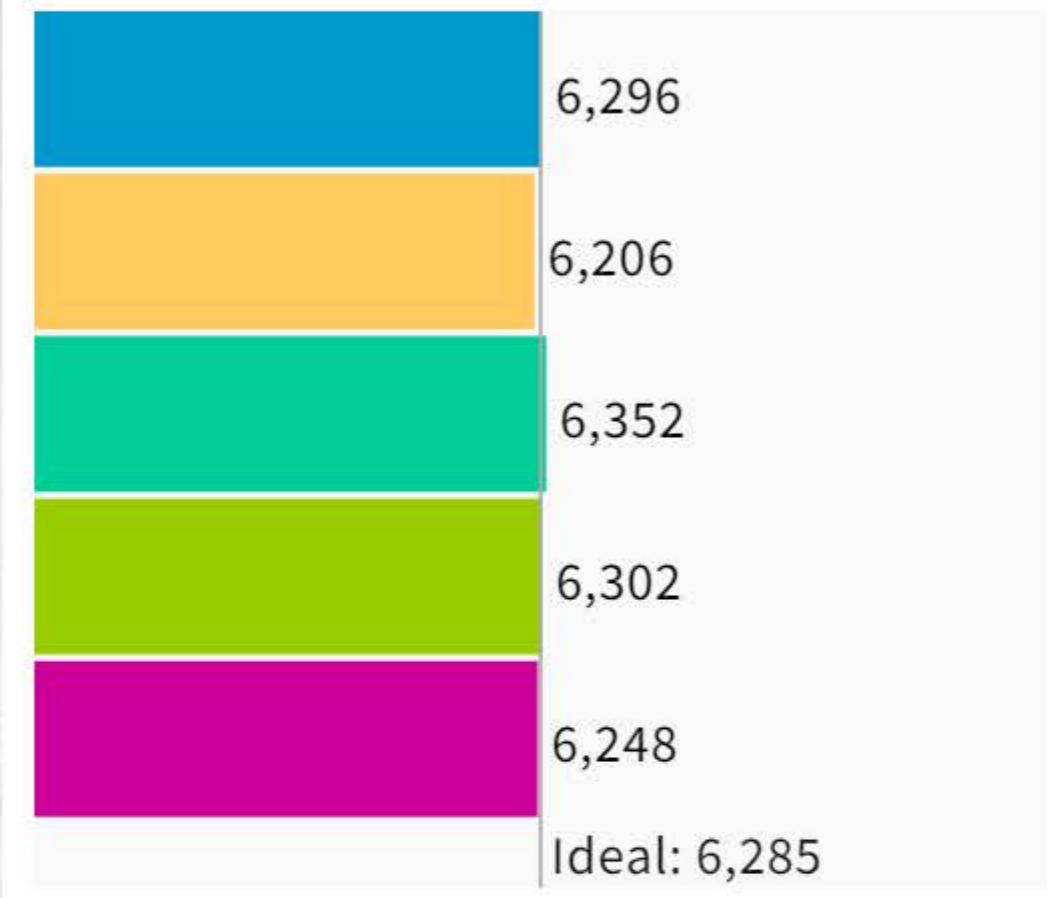

Save

Population

Data Layers

Evaluation

Population Balance

Uses adjusted 2020 Decennial Census population with processing by National Demographics Corporation on 2020 Blocks.

UNASSIGNED POPULATION: 21
 MAX. POPULATION DEVIATION: 1.26%

Highlight unassigned units