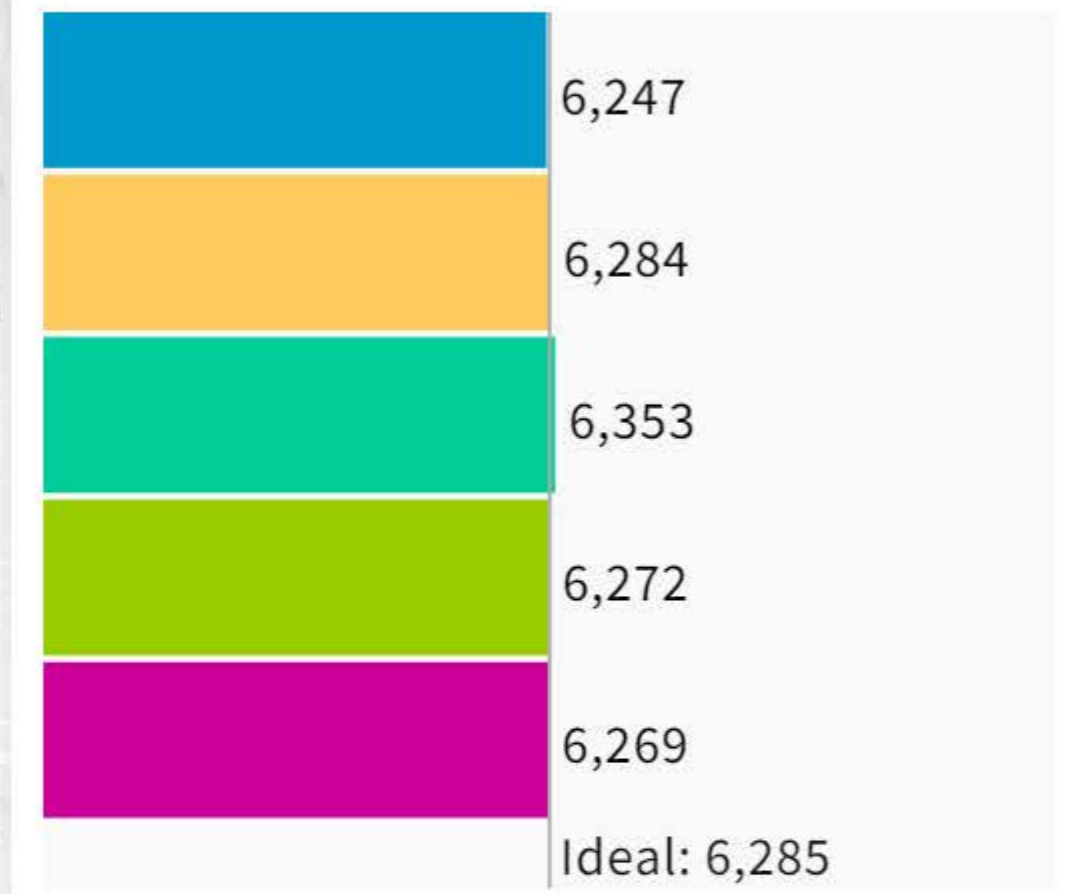

Population Balance

① Uses adjusted 2020 Decennial Census population with processing by National Demographics Corporation on 2020 Blocks.

UNASSIGNED POPULATION: 0
 MAX. POPULATION DEVIATION: 1.08%

Highlight unassigned units