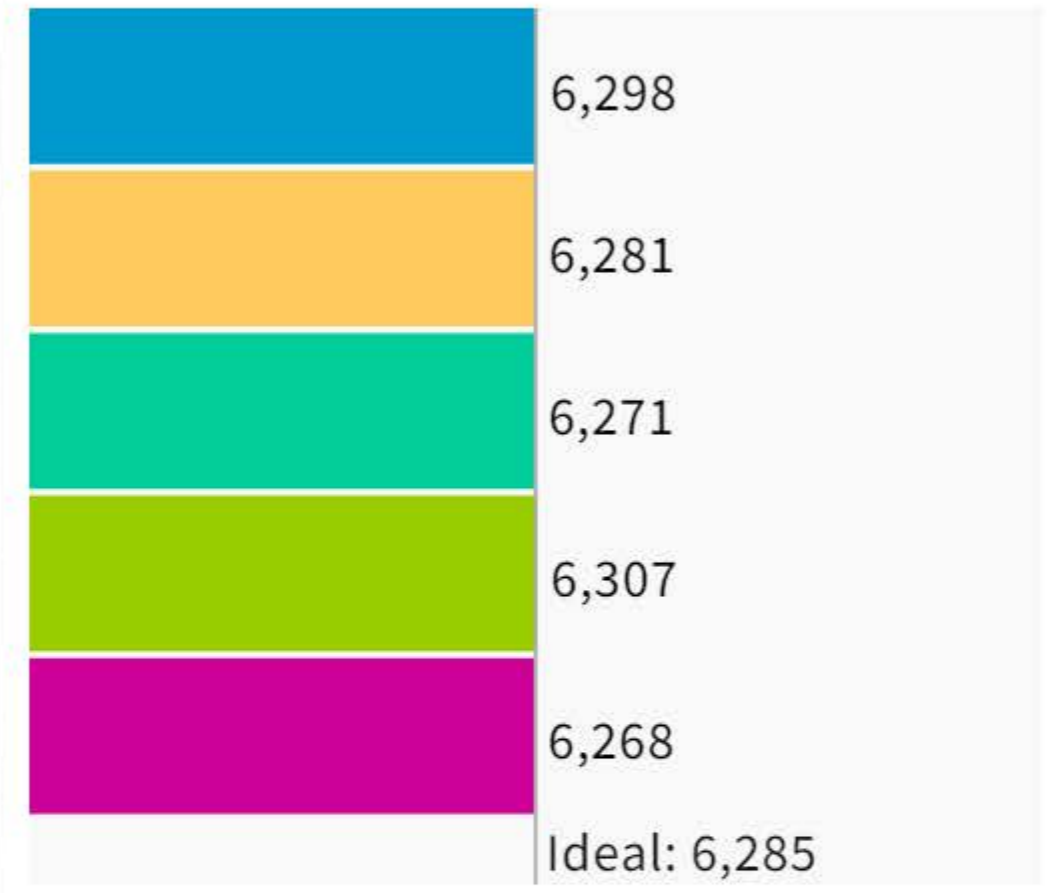

▼ Population Balance

① Uses adjusted 2020 Decennial Census population with processing by National Demographics Corporation on 2020 Blocks.

UNASSIGNED POPULATION: 0
 MAX. POPULATION DEVIATION: 0.35%

Highlight unassigned units