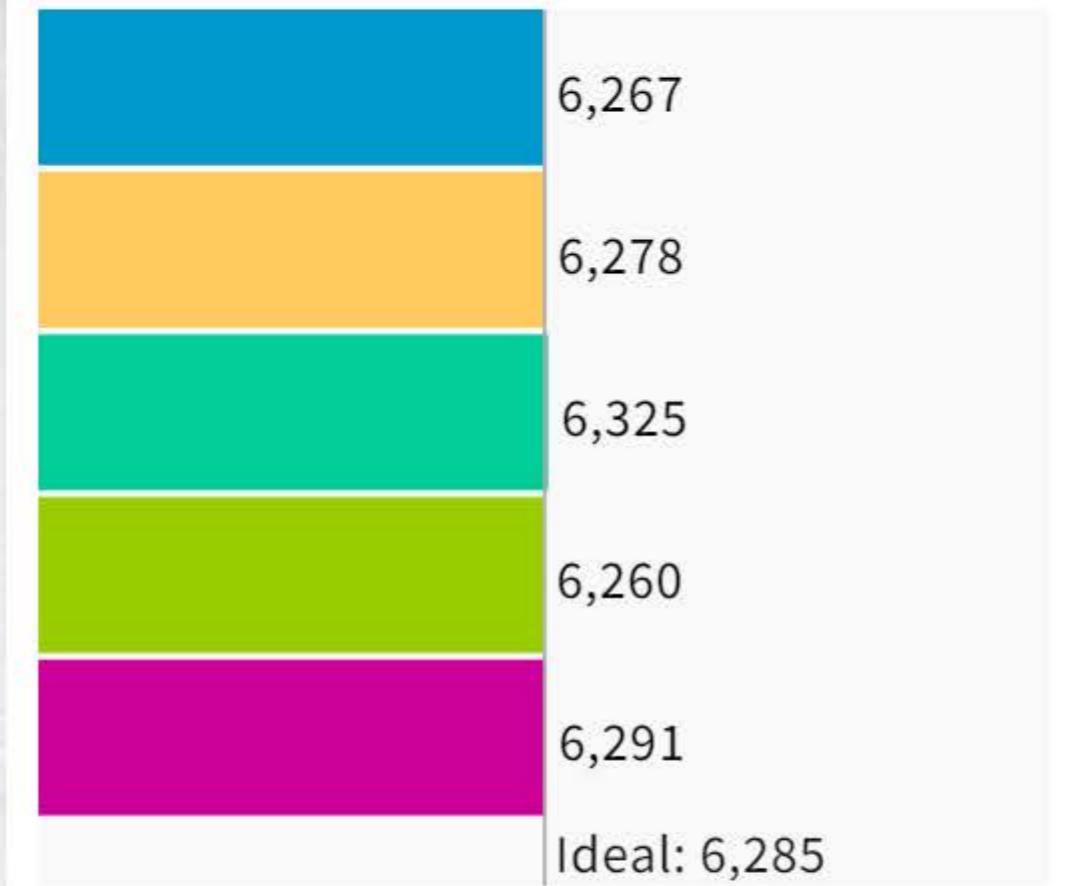

Population Balance

Uses adjusted 2020 Decennial Census population with processing by National Demographics Corporation on 2020 Blocks.

UNASSIGNED POPULATION: 4
 MAX. POPULATION DEVIATION: 0.64%

Highlight unassigned units