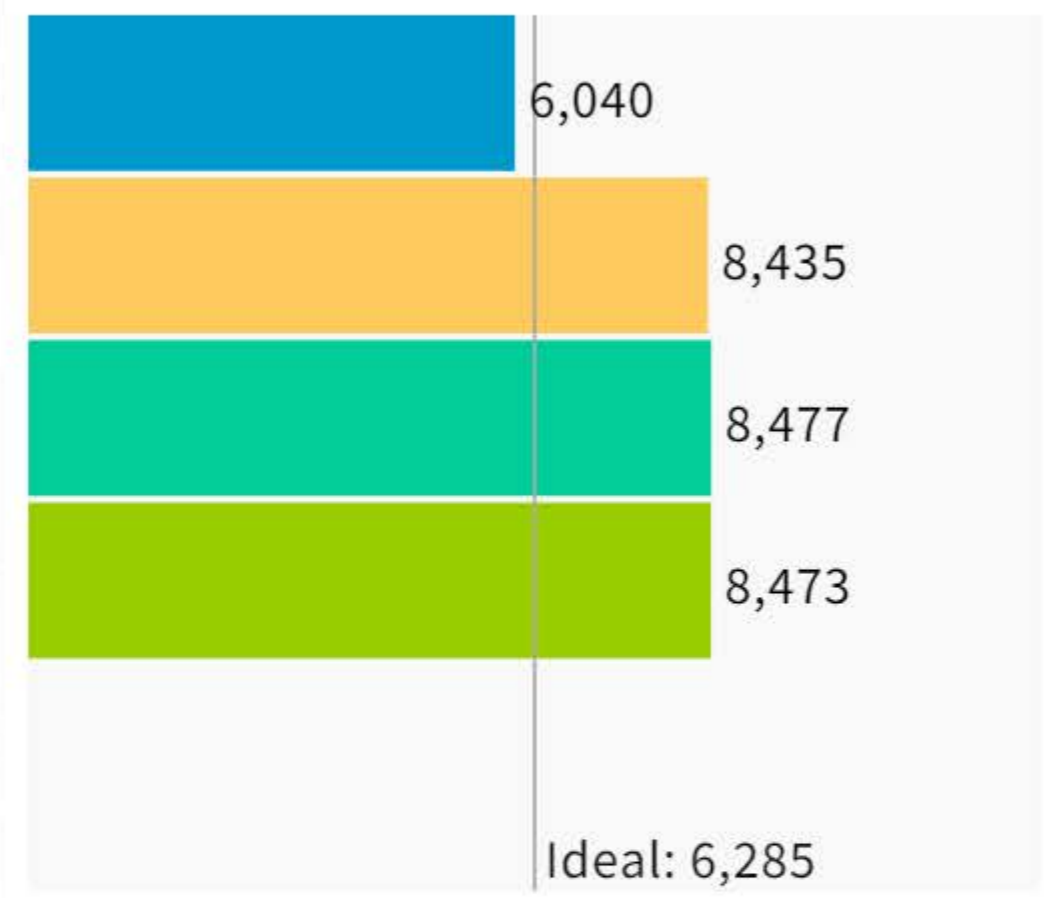

Population Balance

① Uses adjusted 2020 Decennial Census population with processing by National Demographics Corporation on 2020 Blocks.

UNASSIGNED POPULATION: 0  
 MAX. POPULATION DEVIATION: 34.88%

Highlight unassigned units