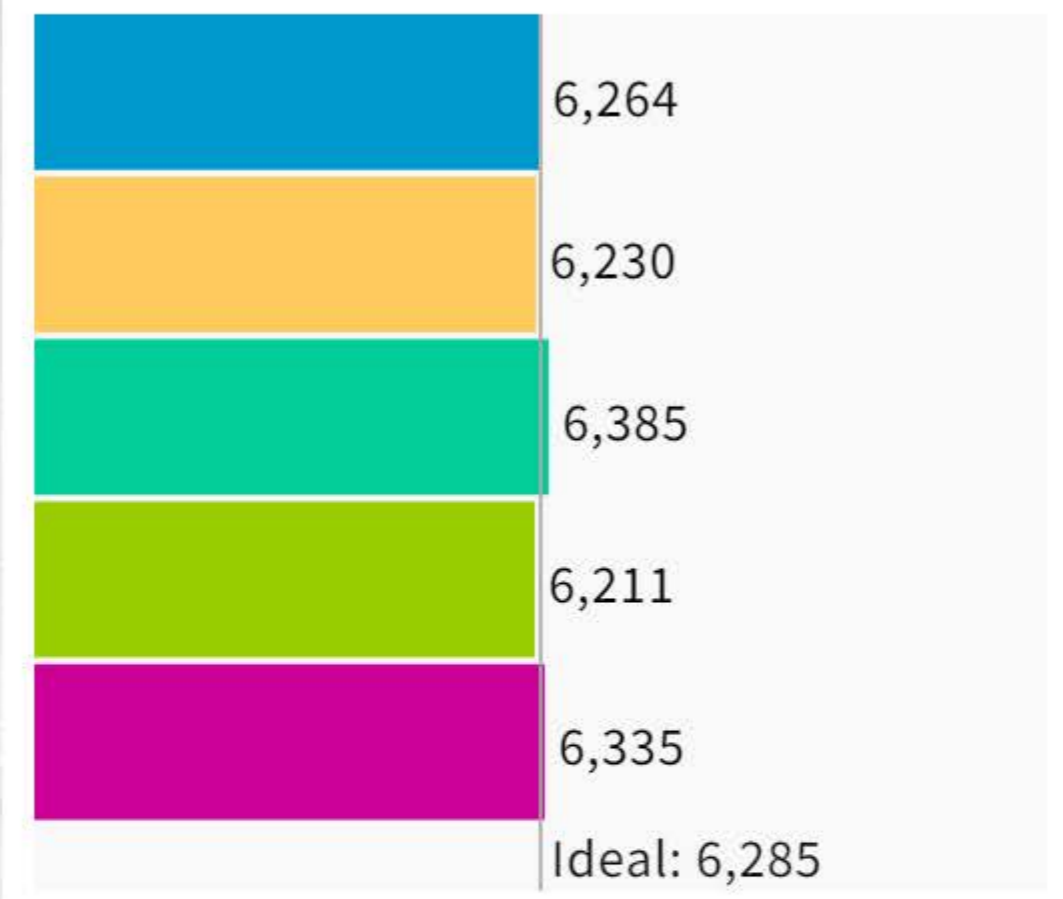

Save

Population

Data Layers

Evaluation

Population Balance

Uses adjusted 2020 Decennial Census population with processing by National Demographics Corporation on 2020 Blocks.

UNASSIGNED POPULATION: 0
 MAX. POPULATION DEVIATION: 1.59%

Highlight unassigned units