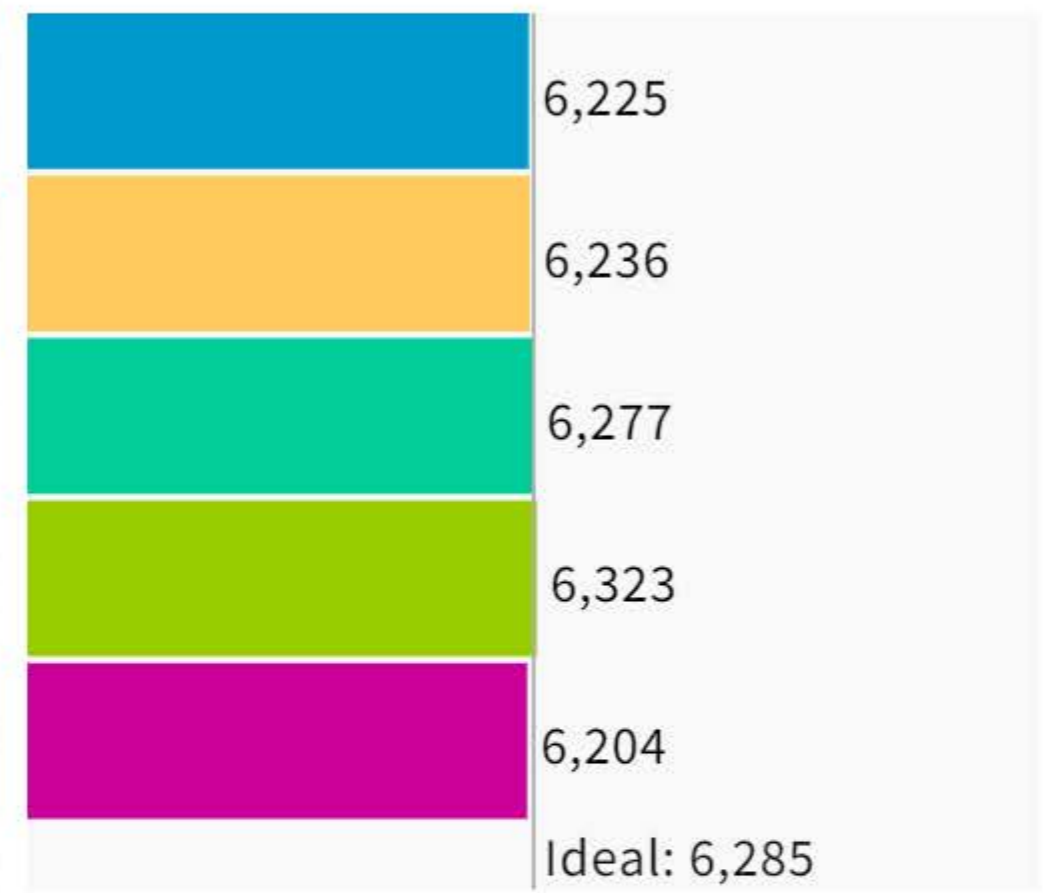

Population Balance

Uses adjusted 2020 Decennial Census population with processing by National Demographics Corporation on 2020 Blocks.

UNASSIGNED POPULATION: 160  
 MAX. POPULATION DEVIATION: 1.29%

Highlight unassigned units