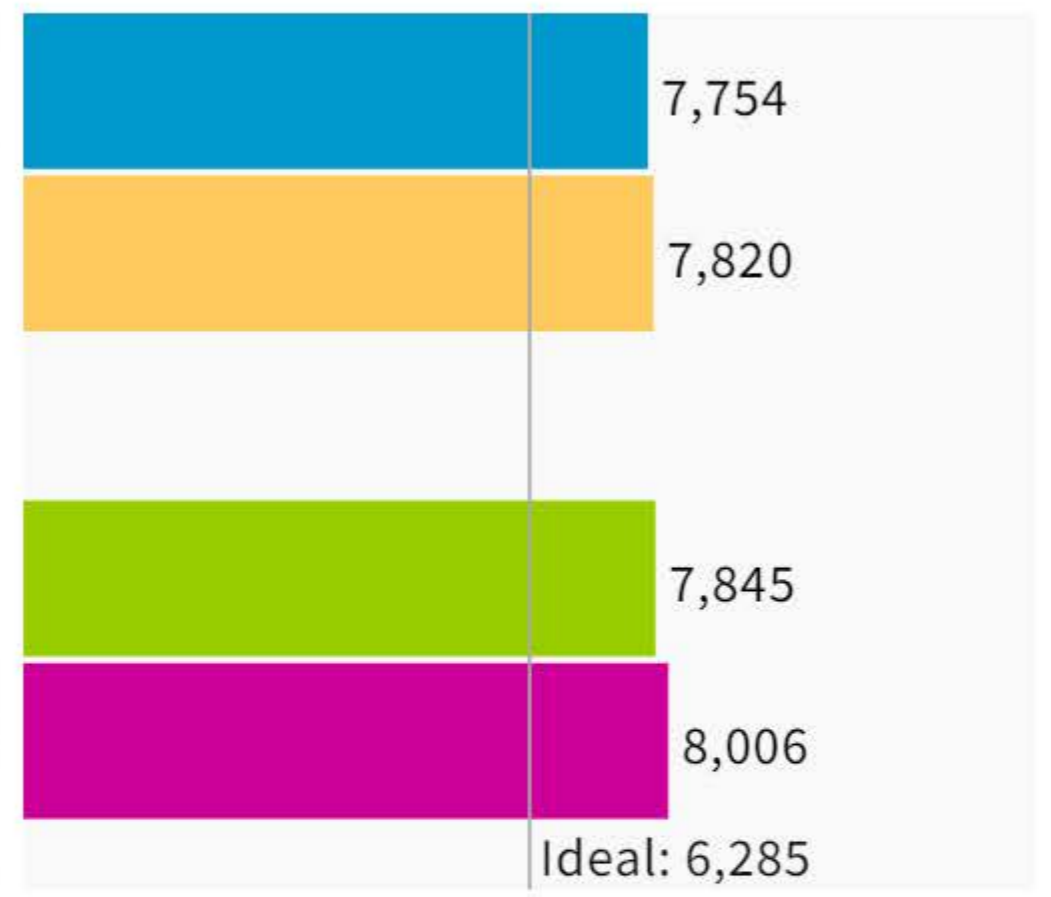

Save

Population

Data Layers

Evaluation

Population Balance

Uses adjusted 2020 Decennial Census population with processing by National Demographics Corporation on 2020 Blocks.

UNASSIGNED POPULATION: 0  
 MAX. POPULATION DEVIATION: 27.38%

Highlight unassigned units