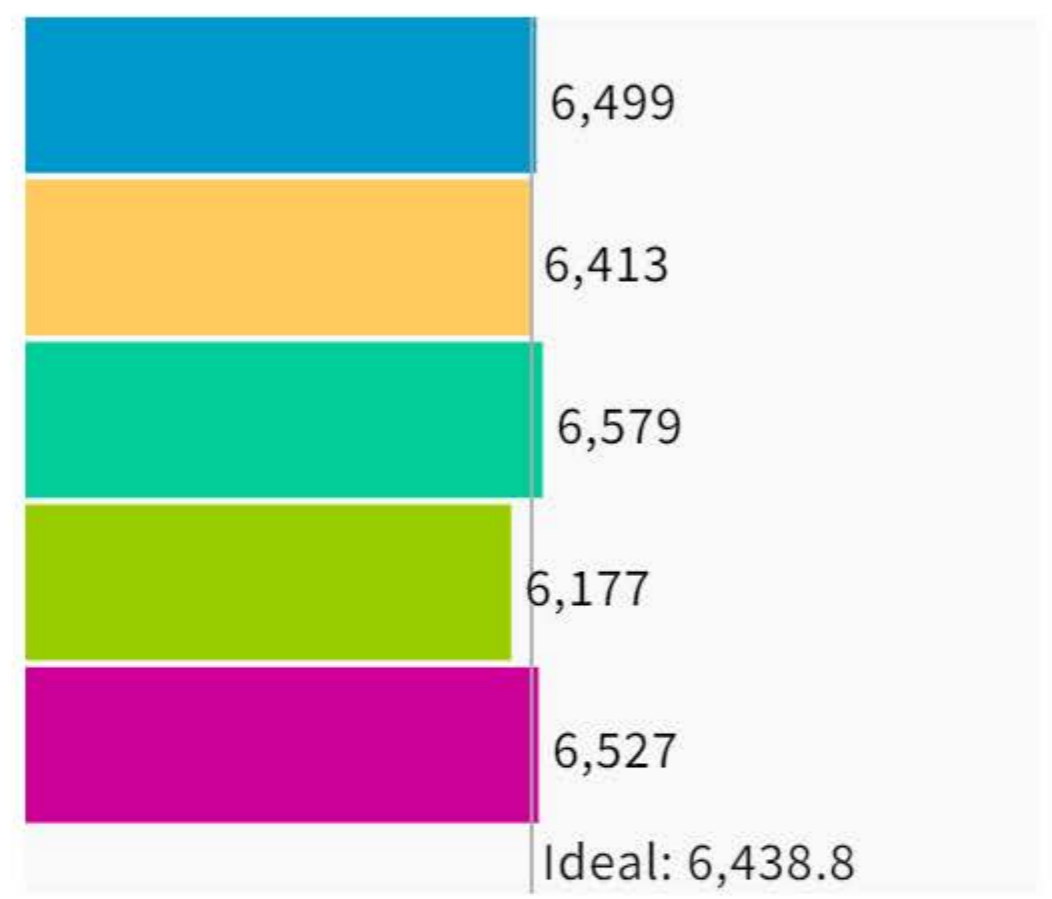

▼ **Population Balance**

ⓘ Uses projected 2020 population data with processing by National Demographics Corporation on Blocks.

UNASSIGNED POPULATION: -1
 MAX. POPULATION DEVIATION: 4.06%

Highlight unassigned units