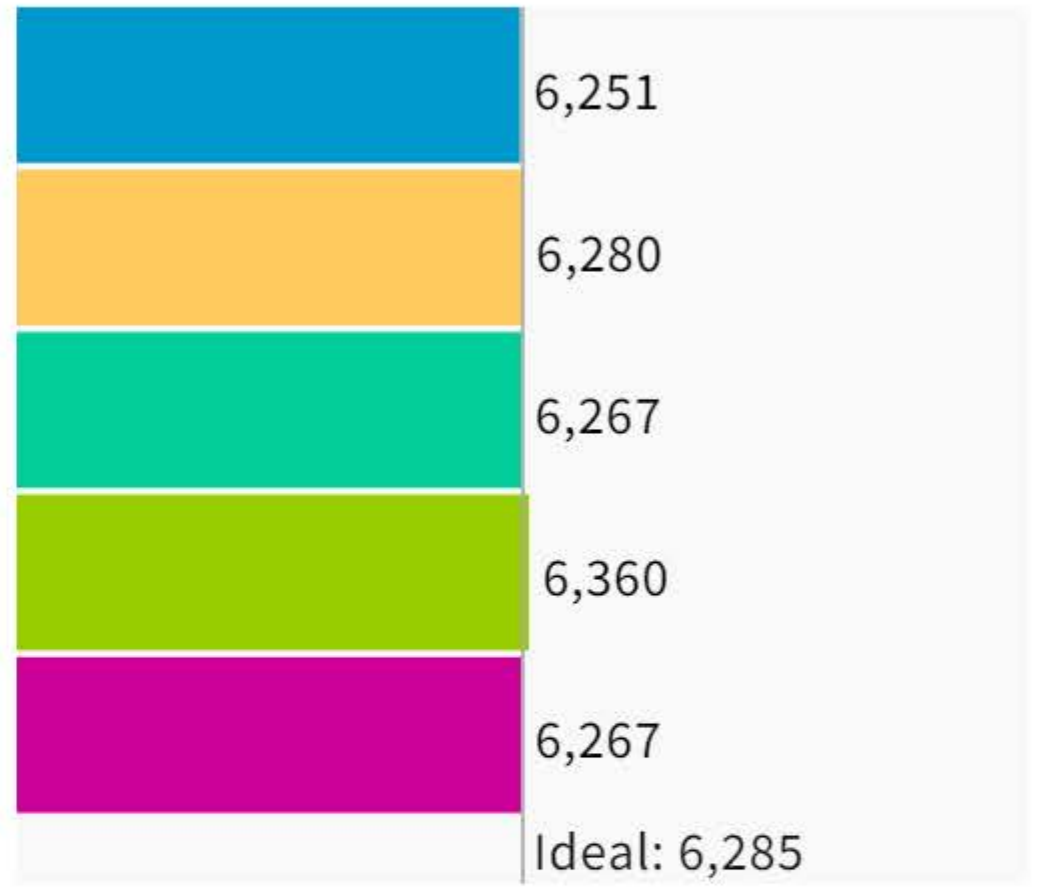

Population Balance

① Uses adjusted 2020 Decennial Census population with processing by National Demographics Corporation on 2020 Blocks.

UNASSIGNED POPULATION: 0
 MAX. POPULATION DEVIATION: 1.19%

Highlight unassigned units