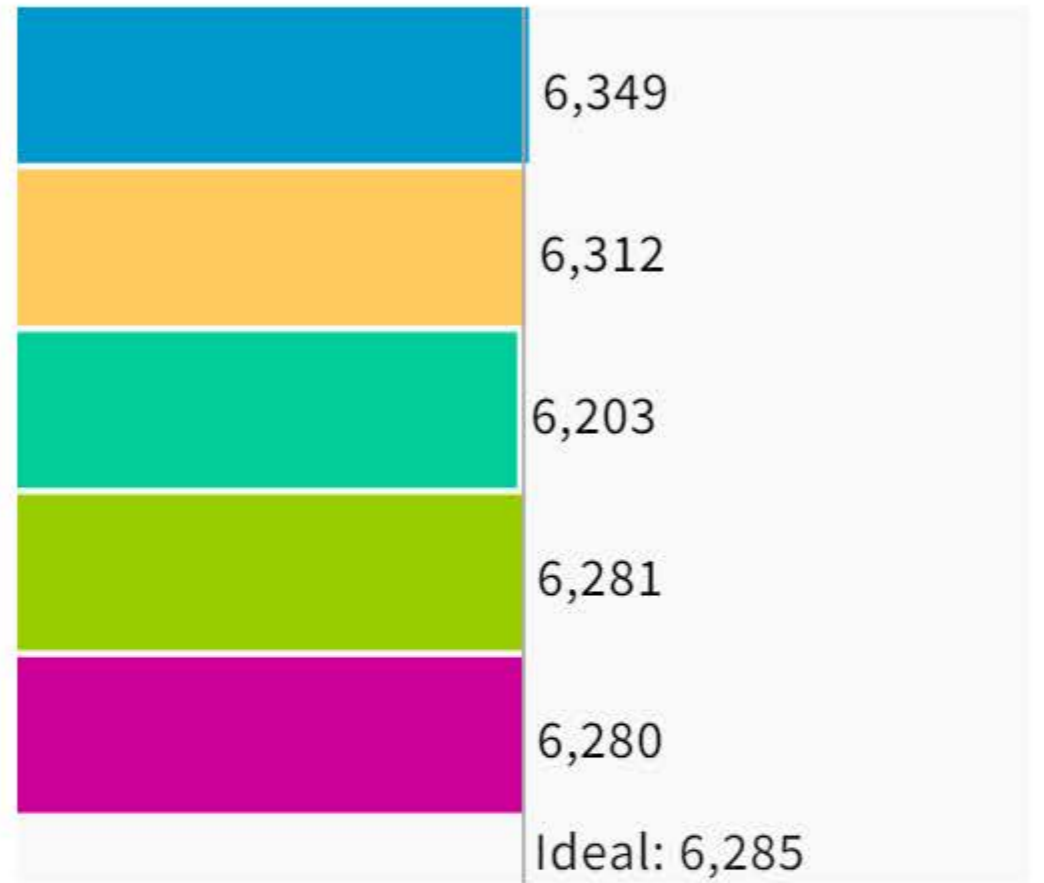

Save

Population

Data Layers

Evaluation

Population Balance

① Uses adjusted 2020 Decennial Census population with processing by National Demographics Corporation on 2020 Blocks.

UNASSIGNED POPULATION: 0
 MAX. POPULATION DEVIATION: 1.3%

Highlight unassigned units