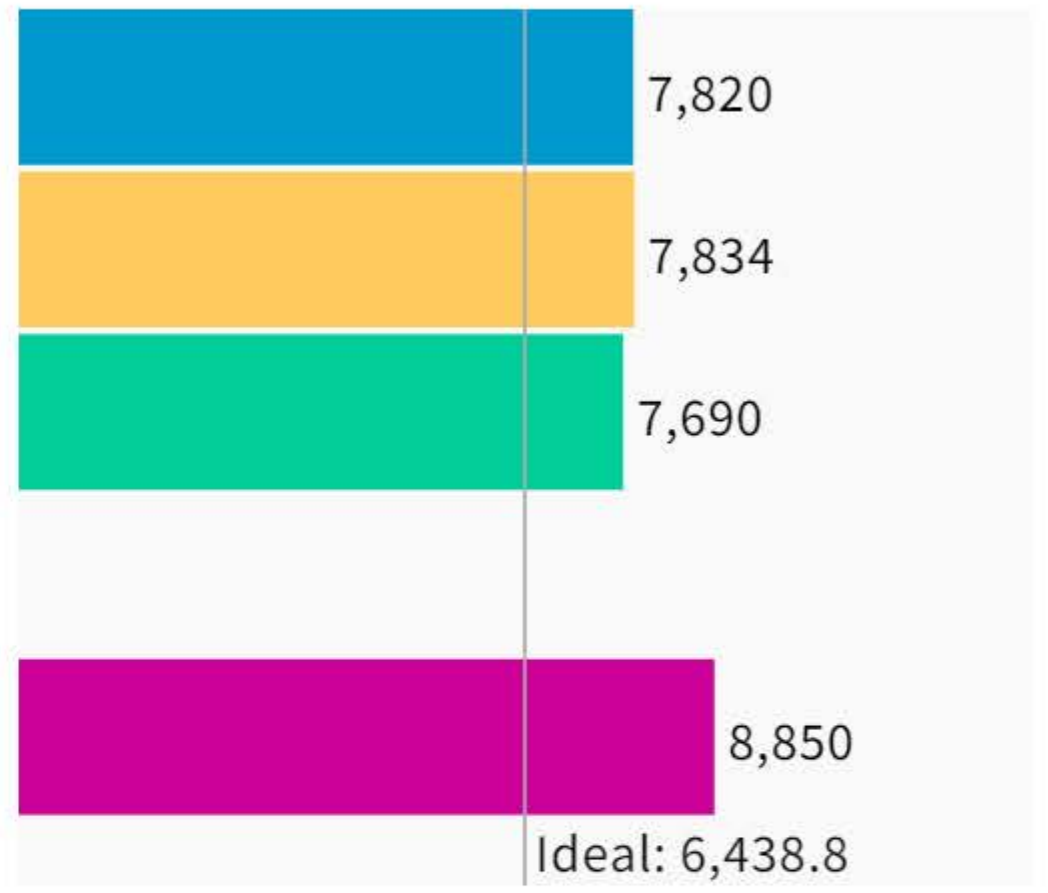

▼ **Population Balance**

ⓘ Uses projected 2020 population data with processing by National Demographics Corporation on Blocks.

UNASSIGNED POPULATION: 1
 MAX. POPULATION DEVIATION: 37.45%

Highlight unassigned units