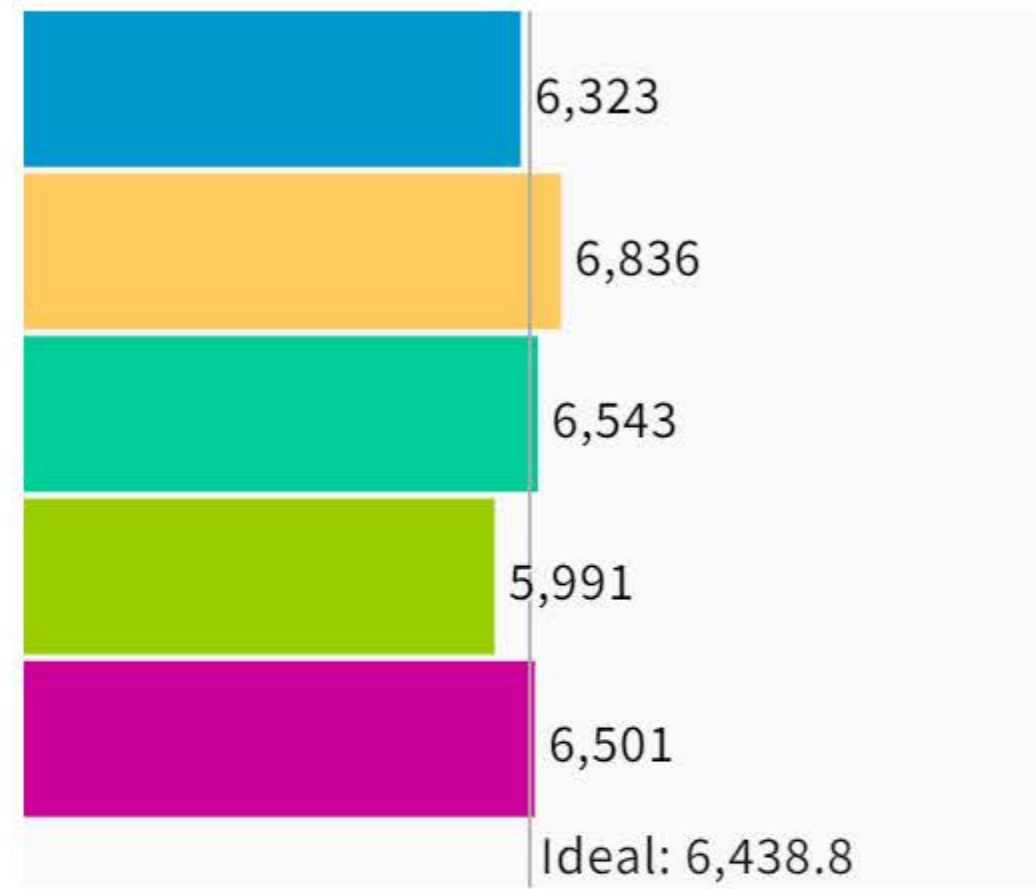

Save

Population

Data Layers

Evaluation

Population Balance

Uses projected 2020 population data with processing by National Demographics Corporation on Blocks.

UNASSIGNED POPULATION: 1

MAX. POPULATION DEVIATION: 6.96%

Highlight unassigned units